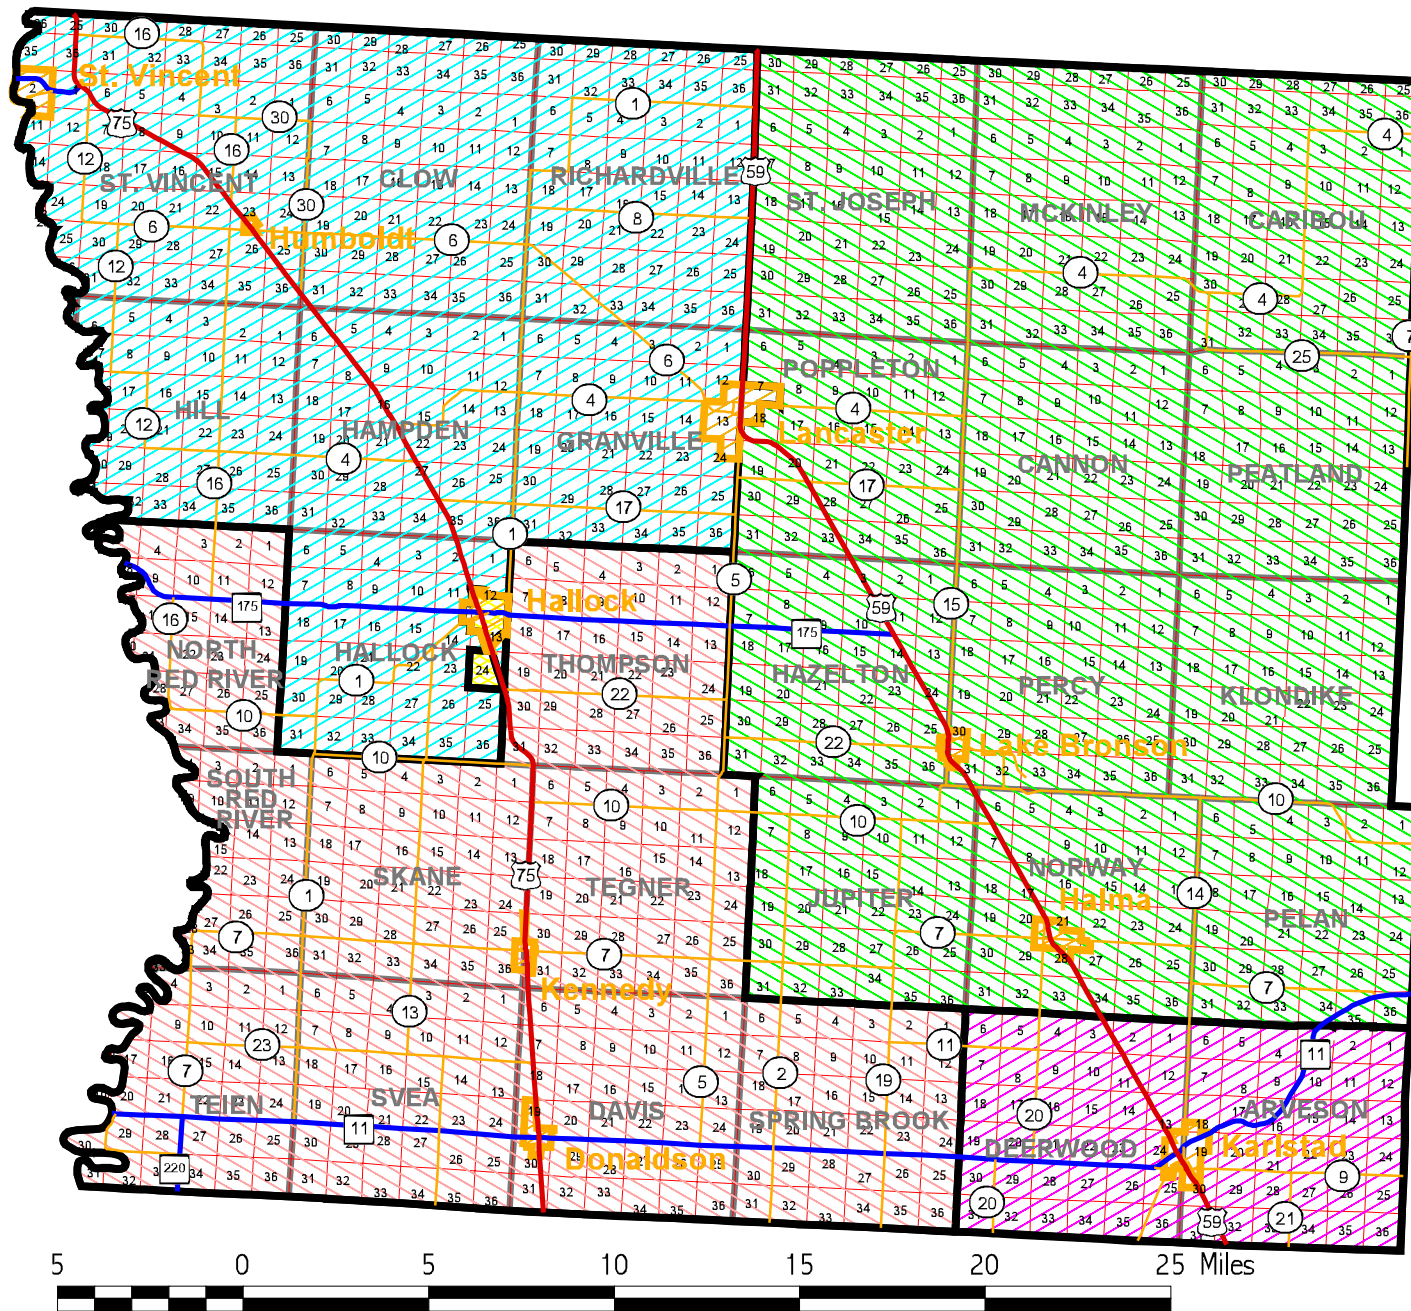

# Kittson County Commssioner Districts

### Highways/Roads

- U.S.
- State
- County
- Cities

### Commissioner Districts

- 1 James Wollin
- 2 Charles Lindberg
- 3 Joseph Bouvette, Chairperson
- 4 Beverly Hewitt
- 5 Randy Swenson
- Section Lines
- Township Boundary