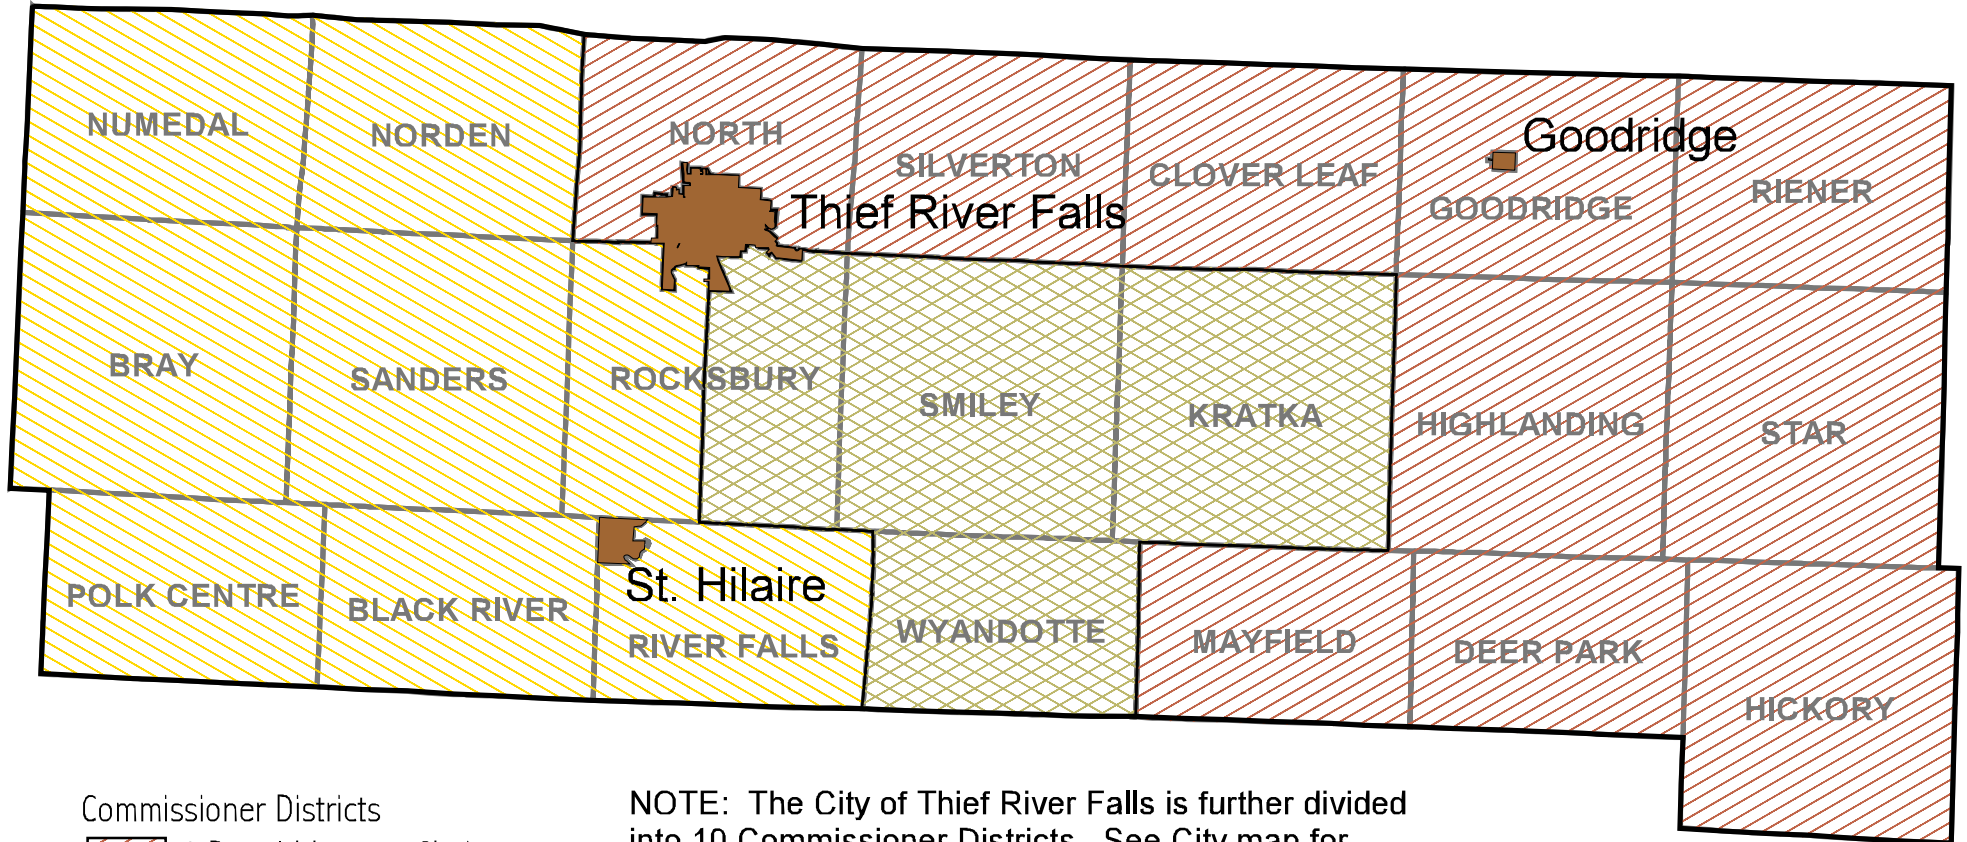

Pennington County Commissioner Districts

- Commissioner Districts
-  1 Donald Jensen, Chairperson
 -  3 Charles Naplin
 -  5 Oliver Swanson

NOTE: The City of Thief River Falls is further divided into 10 Commissioner Districts. See City map for boundaries.

<u>District</u>	<u>Commissioner</u>
1A	Donald Jensen
1B, 2A, 2B	Bob Carlson
3A	Charles Naplin
3B, 4A, 4B	Arden Comstock
5A, 5B	Oliver Swanson