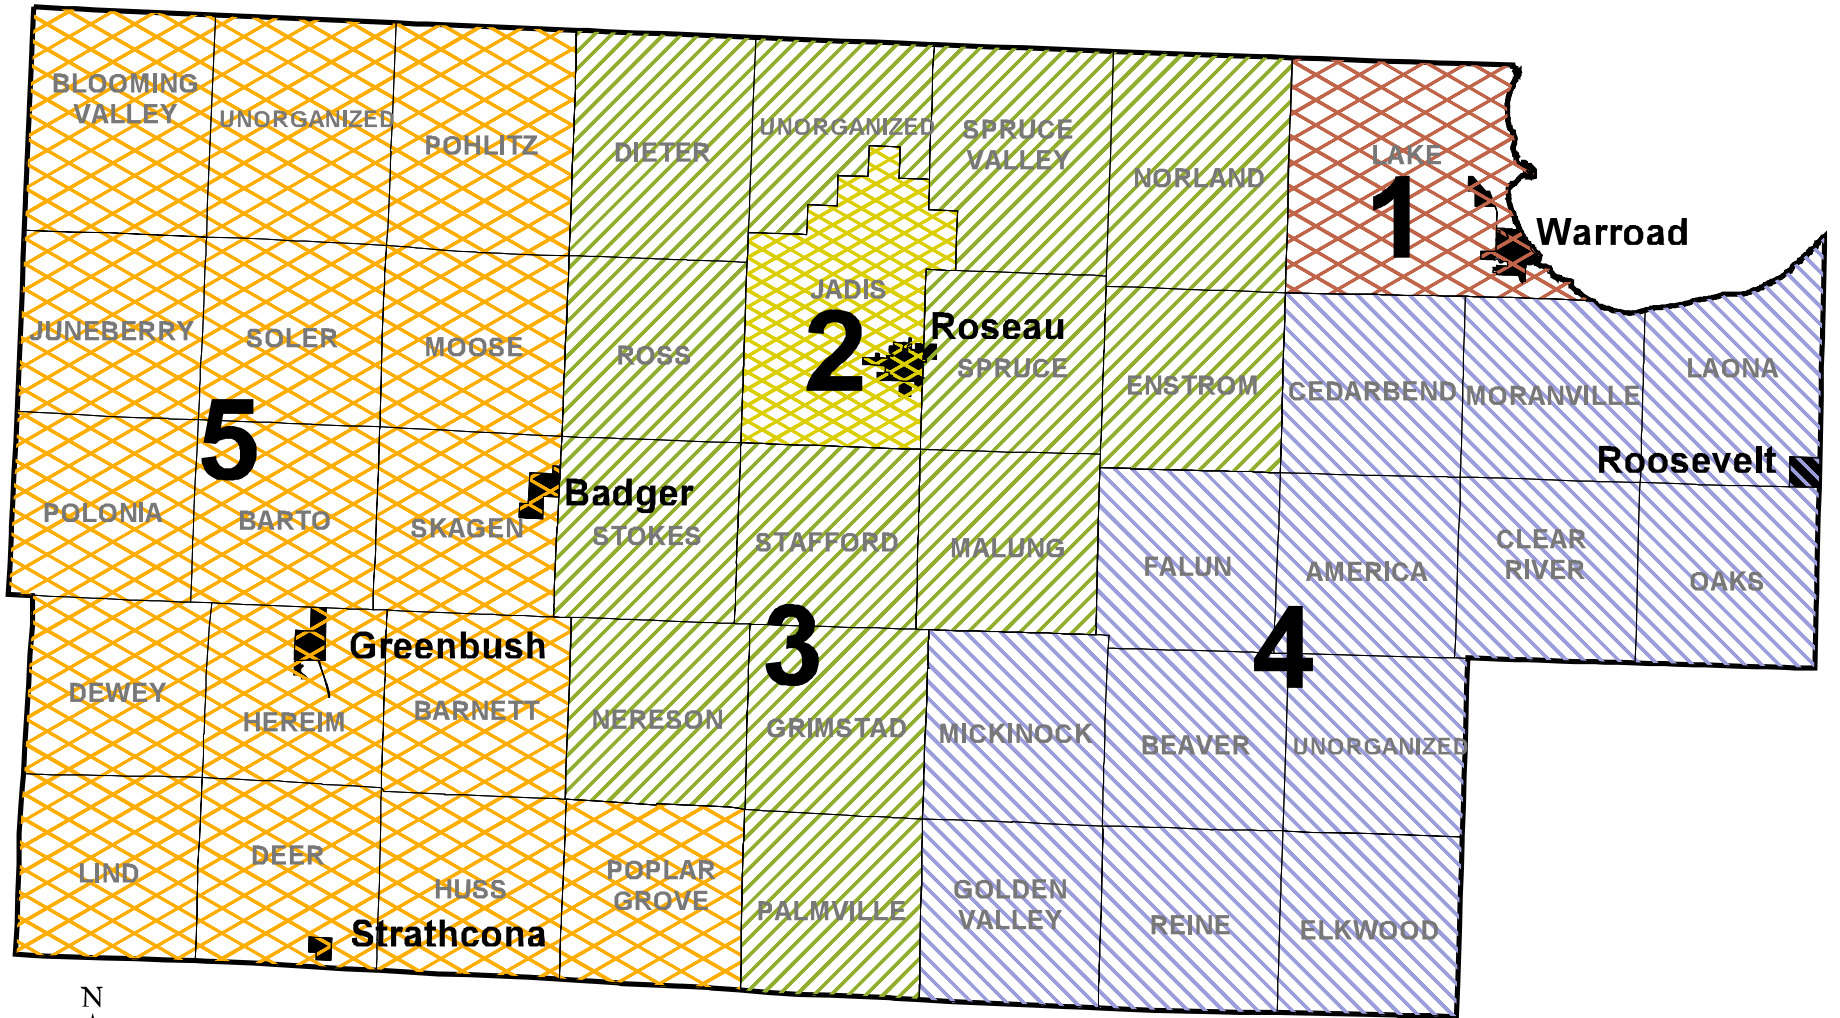

Roseau County Commissioner Districts

- Commissioner Districts**
-  1 Doran Horner
 -  2 J.C. Stone
 -  3 Orris Rasmussen
 -  4 Russel Walker
 -  5 Glenn C. Darst