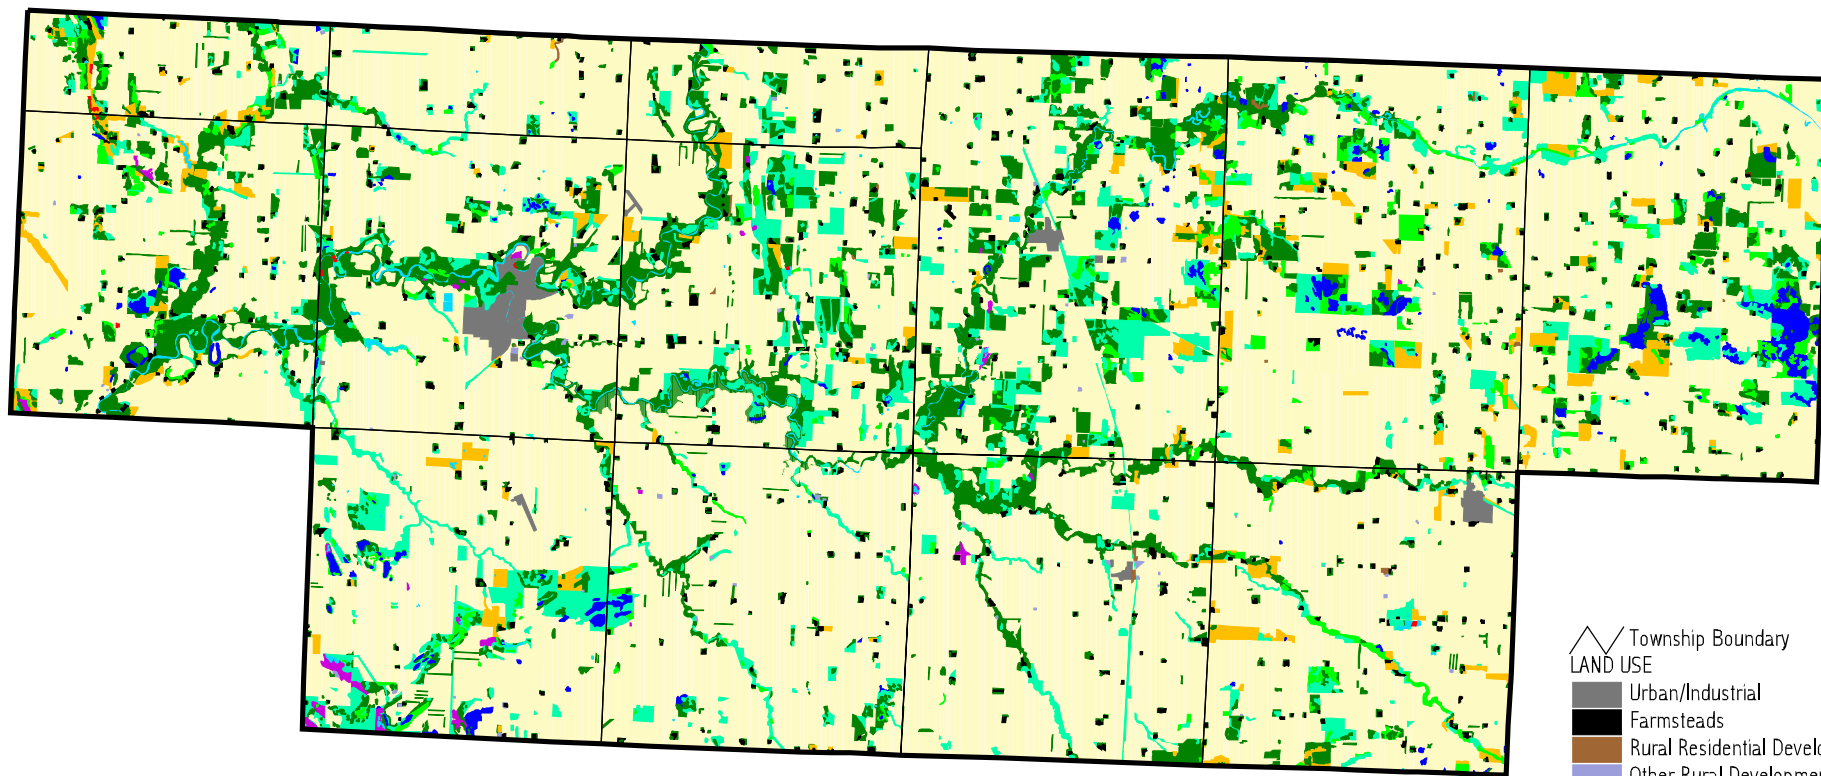

Red Lake County General Land Use

- ⚡ Township Boundary
- LAND USE
- Urban/Industrial
 - Farmsteads
 - Rural Residential Developments
 - Other Rural Developments
 - Cultivated Land
 - Transitional Agric. Land
 - Grassland
 - Grassland/Shrub/Tree
 - Forested
 - Open Water
 - Wetlands
 - Gravel Pits/Open Mines
 - Exposed Soil/Sandbars/Dunes